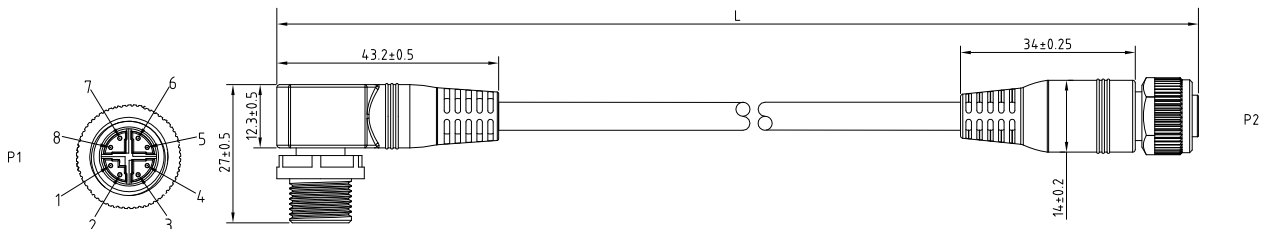

General specifications - Angled Extension Cable

Cable	CAT6A PUR jacket. 7,0 mm OD, black Flame / oil resistant (FT2 / 100 °C x 96h)
Connector 1	M12 male 8 pin X-coded
Connector 2	M12 female 8 pin X-coded
Minimum bend radius static/dynamic	R 35 mm / 70 mm
Bend chain cycles R50 0,6 m Twist cycles +-180 deg, 500 mm	10 million 10 million
Tensile strength	100 N
RoHS	Compliant

Technical Drawing

Wiring list		
P1 M12	COLOR	P2 M12
1	WHITE/ORANGE	1
2	ORANGE	2
3	WHITE/GREEN	3
4	GREEN	4
7	WHITE/BLUE	7
8	BLUE	8
5	WHITE/BROWN	5
6	BROWN	6
SHIELD	SHIELD	SHIELD

Ordering code	L [m]	Status
ZVDA-CBL-ETH-3M-RA-M12EXT	3	Active