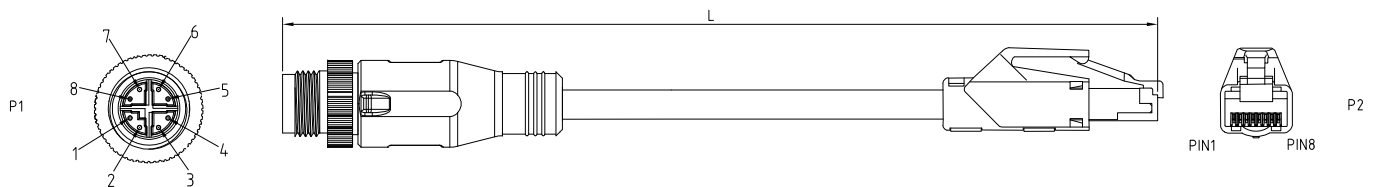

ZVDA-CBL-ETH-5M-RA

ZVDA-CBL-ETH-10M-RA

ZVDA-CBL-ETH-25M-RA

ZVDA-CBL-ETH-3M-RA-M12EXT

General specifications - Straight Connector

Cable	CAT6A PUR jacket. 7,0 mm OD, black Flame / oil resistant (FT2 / 100 °C x 96h)
Connector 1	M12 male 8 pin X-coded
Connector 2	RJ 45 8 pin
Minimum bend radius static/dynamic	R 35 mm / 70 mm
Bend chain cycles R50 0,6 m Twist cycles +-180 deg, 500 mm	10 million 10 million
Tensile strength	100 N
RoHS	Compliant

Technical Drawing

Wiring list		
P1 M12	COLOR	P2 RJ45
1	WHITE/ORANGE	1
2	ORANGE	2
3	WHITE/GREEN	3
4	GREEN	6
7	WHITE/BLUE	5
8	BLUE	4
5	WHITE/BROWN	7
6	BROWN	8
SHIELD	SHIELD	SHIELD

Ordering code	L [m]	Status
ZVDA-CBL-ETH-5M	5	Active
ZVDA-CBL-ETH-10M	10	Active
ZVDA-CBL-ETH-25M	25	Active

General specifications - Angled Connector

Cable	CAT6A PUR jacket. 7,0 mm OD, black Flame / oil resistant (FT2 / 100 °C x 96h)
Connector 1	M12 male 8 pin X-coded
Connector 2	RJ 45 8 pin
Minimum bend radius static/dynamic	R 35 mm / 70 mm
Bend chain cycles R50 0,6 m Twist cycles +-180 deg, 500 mm	10 million 10 million
Tensile strength	100 N
RoHS	Compliant

General specifications - Angled Extension Cable

Cable	CAT6A PUR jacket. 7,0 mm OD, black Flame / oil resistant (FT2 / 100 °C x 96h)
Connector 1	M12 male 8 pin X-coded
Connector 2	M12 female 8 pin X-coded
Minimum bend radius static/dynamic	R 35 mm / 70 mm
Bend chain cycles R50 0,6 m Twist cycles +-180 deg, 500 mm	10 million 10 million
Tensile strength	100 N
RoHS	Compliant