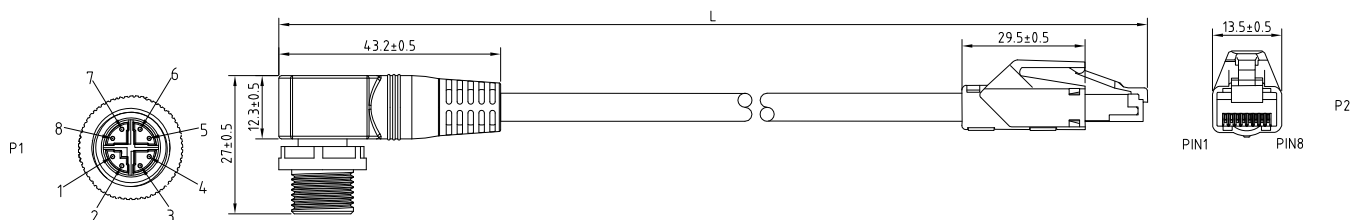

General specifications - Angled Connector

Cable	CAT6A PUR jacket. 7,0 mm OD, black Flame / oil resistant (FT2 / 100 °C x 96h)
Connector 1	M12 male 8 pin X-coded
Connector 2	RJ 45 8 pin
Minimum bend radius static/dynamic	R 35 mm / 70 mm
Bend chain cycles R50 0,6 m Twist cycles +-180 deg, 500 mm	10 million 10 million
Tensile strength	100 N
RoHS	Compliant

Technical Drawing

Wiring list		
P1 M12	COLOR	P2 RJ45
1	WHITE/ORANGE	1
2	ORANGE	2
3	WHITE/GREEN	3
4	GREEN	6
7	WHITE/BLUE	5
8	BLUE	4
5	WHITE/BROWN	7
6	BROWN	8
SHIELD	SHIELD	SHIELD

Ordering code	L [m]	Status
ZVDA-CBL-ETH-5M-RA	5	Obsolete
ZVDA-CBL-ETH-10M-RA	10	Obsolete
ZVDA-CBL-ETH-25M-RA	25	Obsolete